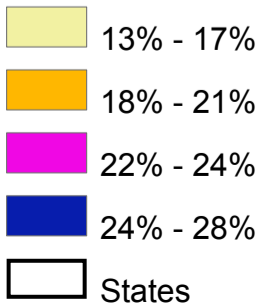

July 6, 2021

Percentage\_of\_County\_Population\_65\_and\_Older

1:4,622,324

Sources: Esri, HERE, Garmin, Intermap, increment P Corp., GEBCO, USGS, FAO, NPS, NRCAN, GeoBase, IGN, Kadaster NL, Ordnance Survey, Esri Japan, METI, Esri China (Hong Kong), (c) OpenStreetMap contributors, and the GIS User Community