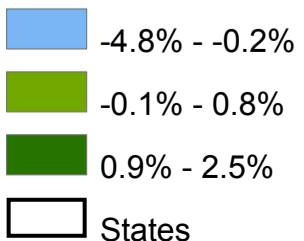

July 6, 2021

Change_in_Minority_Populations_-_2010-2015

1:4,622,324

Sources: Esri, HERE, Garmin, Intermap, increment P Corp., GEBCO, USGS, FAO, NPS, NRCAN, GeoBase, IGN, Kadaster NL, Ordnance Survey, Esri Japan, METI, Esri China (Hong Kong), (c) OpenStreetMap contributors, and the GIS User Community